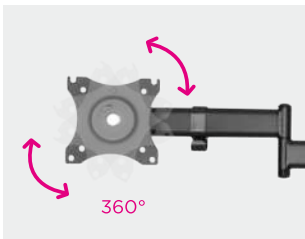

SH 070-T036

Economy Steel LCD VESA Desk Mount

For most 13"-27" LCD monitors

Available For
Curved Monitor

Screen Size
13"-27"

Weight Capacity
8kg/17.6lbs

VESA Compatible
75x75 100x100

Tilt Range
+45° ~ -45°

Swivel Range
+45° ~ -45°

Screen Rotation
+180° ~ -180°

Cable Management

Portrait and landscape orientation.

Freely adjusting height for an optimal ergonomic position.

Freely tilting for a desired viewing angle.