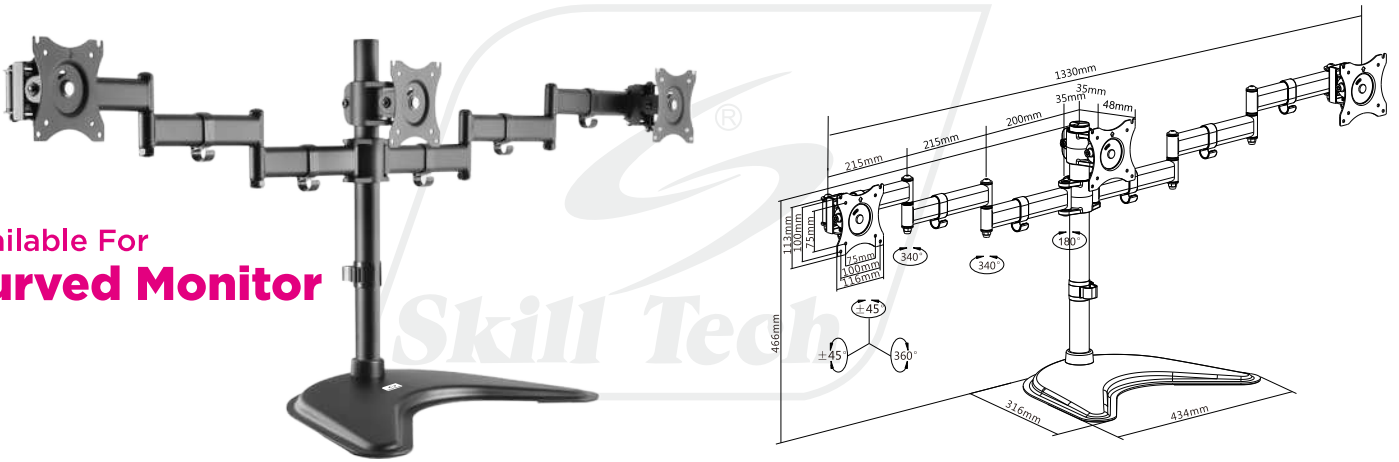

SH 070-T036

Economy Steel LCD VESA Desk Mount

For most 13"-27" LCD monitors

Available For
Curved Monitor

Screen Size
13"-27"

Weight Capacity
8kg/17.6lbs

VESA Compatible
75x75 100x100

Tilt Range
+45° ~ -45°

Swivel Range
+45° ~ -45°

Screen Rotation
+180° ~ -180°

Cable Management

Portrait and landscape orientation.

Freely adjusting height for an optimal ergonomic position.

Freely tilting for a desired viewing angle.

Added slots for holding tools in case of possible maintenance in future.

Cable clips keep cables organized and protected