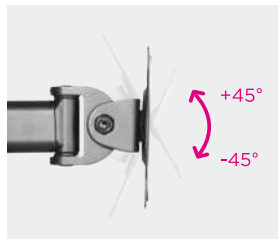

SH 070-T036

Economy Steel LCD VESA Desk Mount

For most 13"-27" LCD monitors

Available For
Curved Monitor

Screen Size
13"-27"

Weight Capacity
8kg/17.6lbs

VESA Compatible
75x75 100x100

Tilt Range
+45° ~ -45°

Swivel Range
+45° ~ -45°

Screen Rotation
+180° ~ -180°

Cable Management

Portrait and landscape orientation.

Freely adjusting height for an optimal ergonomic position.

Freely tilting for a desired viewing angle.